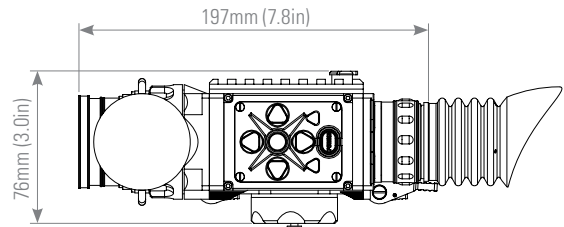

General	Zeus PRO 640 2-16x50	Zeus PRO 640 4-32x100
Detector type	640 x 512 VOx Microbolometer	
Refresh rate	30 or 60 Hz	
Start up	3 seconds	
Lens system	50 mm; F/1.4	100 mm; F/1.4
Optical magnification	2x	4x
Field of view (H x V)	12.5° x 10°	6.2° x 5°
Digital zoom	2x, 4x, 8x	
Diopter adjustment range	-5 to +5 dpt	
Focusing range	10m to infinity	
Display	AMOLED SVGA 060	
Video output	PAL (768x574 pixels)/ NTSC (640x480 pixels)	
Temperature imaging modes (Image Palettes)	White Hot, Black Hot, Sepia, Fusion, Rainbow, and Rain	
Reticle type	6-Pattern Digitally Controlled: Dot 4 MOA, Line Dot, Cross Center Dot, Cross, Crosshair and "No Reticle"	
Reticle color	Black, White, Red, Cyan	
Boresight adjustment type	Digitally controlled	
User Interface		
Operation switch	On/ Off/ Standby mode	
Control panel buttons	Configures Operational Settings: • Display Brightness Control • Image Palette Control • Digital Zoom Control • Reticle Color Control • Reticle Pattern Control • Boresighting Control • On-Screen Menu Navigation	
Remote control button	Activates/ deactivates the Zeus PRO in standby mode	
Eyepiece focus ring	Adjusts the eyepiece diopter	
Interfacing		
Connector	Power in, analog video in/out, digital video recorder	
Power		
Battery type	Four CR123A 3V Lithium batteries or four AA 1.5V	
Battery life (Operating)	Up to 7 hr (optional up to 14 hrs) at 20°C	
Environmental		
Operating temperature range	-20°C to +50°C (-4°F to +122°F)	
Storage temperature range	-40°C to +60°C (-40°F to +140°F)	
Physical		
Weight	0.95 kg (2.0 lbs)	1.3 kg (2.9 lbs)
Overall dimensions	266 x 76 x 76 mm (10.5 x 3.0 x 3.0 in)	334 x 90 x 100 mm (13.1 x 3.5 x 3.9 in)
Dimensions without lens cap and eyecup	197 x 76 x 76 mm (7.8 x 3.0 x 3.0 in)	265 x 90 x 100 mm (10.4 x 3.5 x 3.9 in)
Package Includes		
Thermal Rifle Scope, Battery Cartridge for AA Batteries, Battery Box Extender Ring, Video Cable, Wireless Remote Control with Picatinny Adapter, Quick Start Guide, Hard Shipping/Storage Case, Lens Cloth		
Optional Accessories		
ATVR000002 – Wireless Head Mounted Display		
IATAM000005 – HD DVR - High-Definition Digital Recorder		
ATAM000008 – Extended Battery Pack - Extended Battery Pack with Rechargeable Batteries		

Zeus PRO 50mm Lens