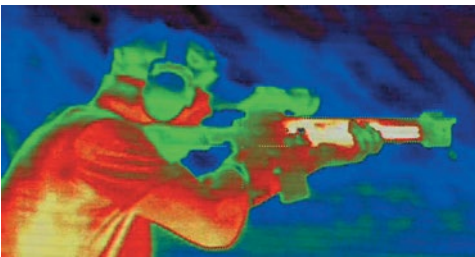

EXCEPTIONAL VISION

Advanced image processing eliminates the guesswork.

- Completely digital for better detection, classification and recovery, day or night
- Built using the FLIR Tau 2 thermal core
- Bright, high definition AMOLED SVGA displaydisplay for absolute clarity