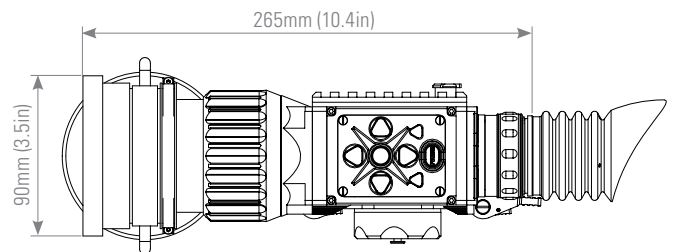

Zeus PRO 100mm Lens

Specifications are subject to change without notice.
For the most up-to-date specs, go to www.flir.com

FLIR OUTDOOR & TACTICAL SYSTEMS

815 Dubuque Avenue,
South San Francisco,
CA 94080

Phone: 1-888-959-2259
or (650) 492-7755
Fax: 1-888-959-2260

International Phone/Fax:
(650) 492-7755

US Commercial Sales

OTS-Sales@flir.com

Government Sales

OTS-Gov@flir.com

International Sales and Export

OTS-Export@flir.com

Technical Support, Repairs, Returns, Refunds & Warranty

OTS-Support@flir.com

www.flir.com/ots
NASDAQ: FLIR

Equipment described herein is subject to US export regulations and may require a license prior to export. Diversion contrary to US law is prohibited. Imagery for illustration purposes only. Specifications are subject to change without notice. ©2018 FLIR Systems, Inc. All rights reserved. x/x/18

x-x-OTS

The World's Sixth Sense™