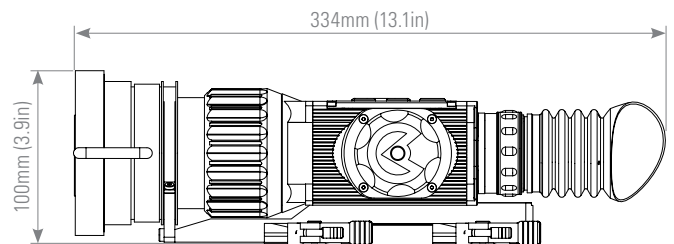

Zeus PRO 100mm Lens

Specifications are subject to change without notice.
For the most up-to-date specs, go to www.flir.com

FLIR OUTDOOR & TACTICAL SYSTEMS

815 Dubuque Avenue,
South San Francisco,
CA 94080

Phone: 1-888-959-2259
or (650) 492-7755
Fax: 1-888-959-2260

International Phone/Fax:
(650) 492-7755

US Commercial Sales

OTS-Sales@flir.com

Government Sales

OTS-Gov@flir.com

International Sales and Export

OTS-Export@flir.com

Technical Support, Repairs, Returns, Refunds & Warranty

OTS-Support@flir.com

www.flir.com/ots
NASDAQ: FLIR

Equipment described herein is subject to US export regulations and may require a license prior to export. Diversion contrary to US law is prohibited. Imagery for illustration purposes only. Specifications are subject to change without notice. ©2018 FLIR Systems, Inc. All rights reserved. x/x/18

x-x-OTS

The World's Sixth Sense™