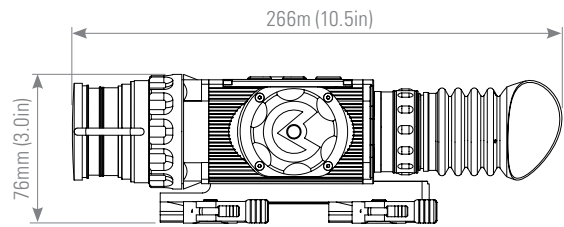

General	Zeus PRO 640 2-16x50	Zeus PRO 640 4-32x100
Detector type	640 x 512 VOx Microbolometer	
Refresh rate	30 or 60 Hz	
Start up	3 seconds	
Lens system	50 mm; F/1.4	100 mm; F/1.4
Optical magnification	2x	4x
Field of view (H x V)	12.5° x 10°	6.2° x 5°
Digital zoom	2x, 4x, 8x	
Diopter adjustment range	-5 to +5 dpt	
Focusing range	10m to infinity	
Display	AMOLED SVGA 060	
Video output	PAL (768x574 pixels)/ NTSC (640x480 pixels)	
Temperature imaging modes (Image Palettes)	White Hot, Black Hot, Sepia, Fusion, Rainbow, and Rain	
Reticle type	6-Pattern Digitally Controlled: Dot 4 MOA, Line Dot, Cross Center Dot, Cross, Crosshair and "No Reticle"	
Reticle color	Black, White, Red, Cyan	
Boresight adjustment type	Digitally controlled	
User Interface		
Operation switch	On/ Off/ Standby mode	
Control panel buttons	Configures Operational Settings: • Display Brightness Control • Image Palette Control • Digital Zoom Control • Reticle Color Control • Reticle Pattern Control • Boresighting Control • On-Screen Menu Navigation	
Remote control button	Activates/ deactivates the Zeus PRO in standby mode	
Eyepiece focus ring	Adjusts the eyepiece diopter	
Interfacing		
Connector	Power in, analog video in/out, digital video recorder	
Power		
Battery type	Four CR123A 3V Lithium batteries or four AA 1.5V	
Battery life (Operating)	Up to 7 hr (optional up to 14 hrs) at 20°C	
Environmental		
Operating temperature range	-20°C to +50°C (-4°F to +122°F)	
Storage temperature range	-40°C to +60°C (-40°F to +140°F)	
Physical		
Weight	0.95 kg (2.0 lbs)	1.3 kg (2.9 lbs)
Overall dimensions	266 x 76 x 76 mm (10.5 x 3.0 x 3.0 in)	334 x 90 x 100 mm (13.1 x 3.5 x 3.9 in)
Dimensions without lens cap and eyecup	197 x 76 x 76 mm (7.8 x 3.0 x 3.0 in)	265 x 90 x 100 mm (10.4 x 3.5 x 3.9 in)
Package Includes		
Thermal Rifle Scope, Battery Cartridge for AA Batteries, Battery Box Extender Ring, Video Cable, Wireless Remote Control with Picatinny Adapter, Quick Start Guide, Hard Shipping/Storage Case, Lens Cloth		
Optional Accessories		
ATVR000002 – Wireless Head Mounted Display		
IATAM000005 – HD DVR - High-Definition Digital Recorder		
ATAM000008 – Extended Battery Pack - Extended Battery Pack with Rechargeable Batteries		

Zeus PRO 50mm Lens